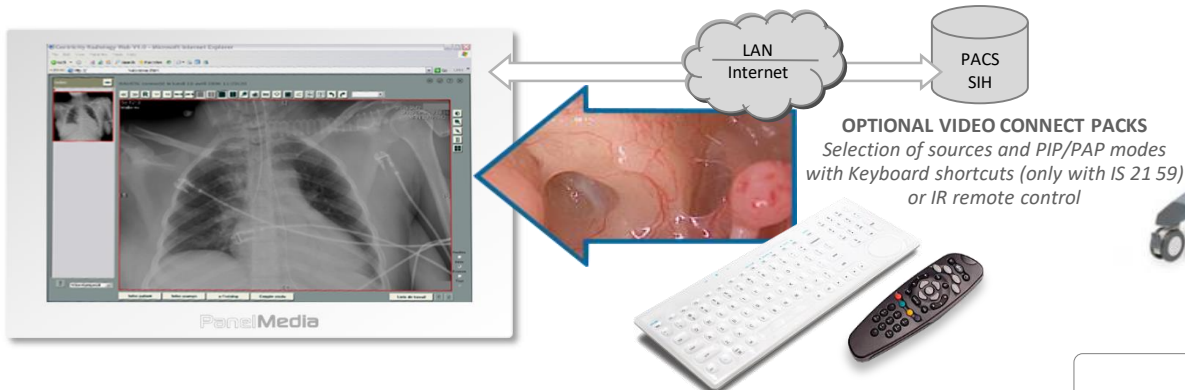

Electrical

- Max. Power Consumption [W] : 100 (eco) 150 (PNM XL) ; 110 (eco) 160 (PNM XL-4K)
- Power Savings Mode [W] : < 0,5 (ECO Standby) ; < 1. Power Management : VESA DPMS

Environmental Conditions

- Storage Temperature [°C] : -10 à +50. Operating Temperature [°C] : +15 à +25
- Humidity [%] : Storage 10 à 90, without condensing. Operating : 30 à 75, without condensing

Mechanical

- Front-face protection : Securit silk-screened antireflections protective glass, width 6 mm
- Dimensions (L x H x P) [mm] : 1220 x 695 x 95 (PNM 48") ; 1420 x 895 x 95 (PNM 55"4K)
- Weight [kg] : 45 (**PanelMedia XL**) ; 65 (**PanelMedia XL-4K**)
- Embedded versions*: **PanelMedia 48" Flush** and **PanelMedia 55"4K Flush**
- Fixation : Hanging mechanical interface with 6 fixation points
- Ingress Protection : IP65 front-face

Certifications

- Conformity : IEC/EN 60601-1 (isolation transformer) ; IEC/EN 60601-1-2*
- GSDF (Greyscale Standard Display Function) DICOM Part 14 Conformity

Warranty

- Warranty duration : Two years with optional extension*

Available options

- Accessories : audio Kit 2x20 W, mobile stand, Pack Video Connect and Video Connect 4K
- Evolutivity : hardware and software gateways* to DICOMedia and **SurgiMedia**®

* For additional information, please contact ISIS or representative

ISIS, ZAC ISIPARC, 130 chemin des Prêles - 38330 SAINT-ISMIER - France
Telephone : +33 (0)4 38 37 29 00
Mail to : info@surgimedia.com

SurgiMedia® is a registered trademark of ISIS S.A.S

ISIS REPRESENTATIVE