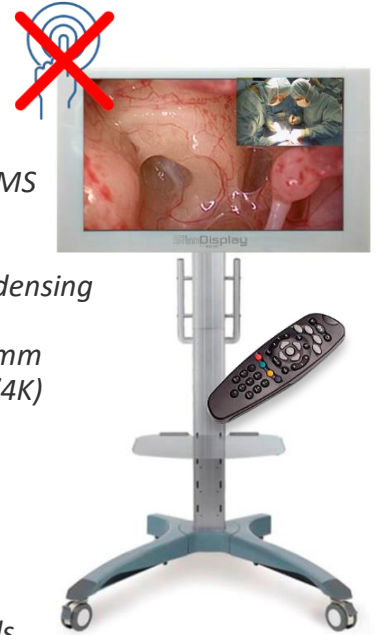

Electrical

- Connection : external (standard) or internal (on specific request)
- Max. Power Consumption [W] : 100 (eco) 150 (SLD XL); 110 (eco) 160 (SLD XL-4K)
- Power Savings Mode [W] : < 0,5 (ECO Standby); < 1. Power Management : VESA DPMS

Environmental Conditions

- Temperature [°C] : Storage -10 à +50. Operating +15 à +25
- Humidity [%] : Storage 10 à 90 without condensing, Operating 30 à 75, without condensing

Mechanical

- Front-face protection: Securit silk-screened antireflections protective glass, width 6 mm
- Dimensions (L x H x P) [mm] : 1215 x 735 x 105 (SLD 48") ; 1420 x 895 x 95 (SLD 55"4K)
- Weight [kg] : < 47 (SLD 48") ; < 75 (SLD 55" 4K)
- Fixation : Hanging mechanical interface with 6 fixation points
- Embedded versions*: **FlushDisplay XL**, **FlushDisplay XL-4K** 55" and 65"
- Ingress Protection : IP65 front-face

Certifications

- Conformity : IEC/EN 60601-1 (isolation transformer) ; IEC/EN 60601-1-2*
- GSDF (Greyscale Standard Display Function) DICOM Part 14 conformity for all models

Available options

- Accessories: Integrated audio Kit 2 x 20 W; mobile stand, Video Connect Pack and Video Connect 4K Pack *
- Evolutivity : hardware and software gateways* to **PanelMedia**, **DICOMedia** and **SurgiMedia**® systems

Warranty

- Warranty duration : Two years with possible extension*

* For additional information, please contact ISIS or representative

ISIS, ZAC ISIPARC, 130 chemin des Prêles - 38330 SAINT-ISMIER - France
Telephone : +33 (0)4 38 37 29 00 Telecopy : +33 (0)4 38 37 29 11
Mail to : info@surgimedia.com website: www.surgimedia.com

ISIS REPRESENTATIVE