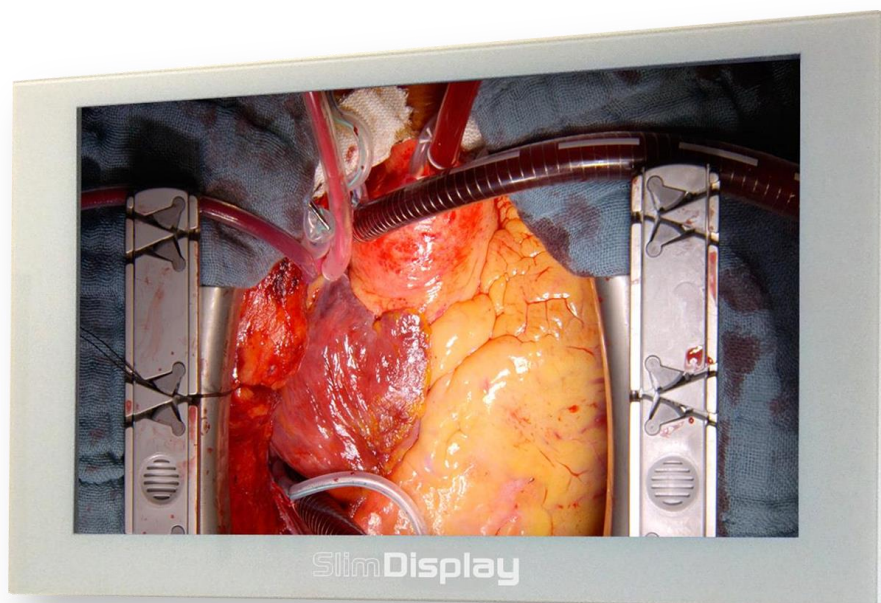

SlimDisplay

Wide formats video monitors for surgical environments

XL/XL-4K

AVD

AUDIO - VIDEO - DICOM